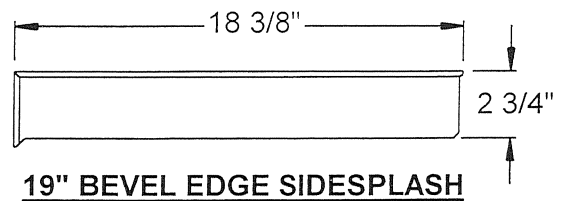

# **BEVEL EDGE SIDESPLASH**

For 22" Depth and 19" Depth Bevel Edge Tops

Detail of Bevel Edge Left Sidesplash application

Typical Application  
DOB73 on (2) 36" Cabinets

**TAYLOR**

© 2000 Taylor Industries, Inc.