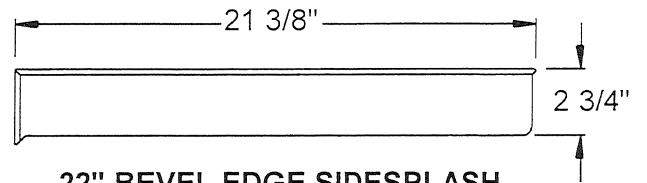

# **BEVEL EDGE SIDESPLASH**

For 22" Depth and 19" Depth Bevel Edge Tops

Detail of Bevel Edge Left Sidesplash application

Typical Application  
DOB73 on (2) 36" Cabinets

**TAYLOR**

© 2000 Taylor Industries, Inc.