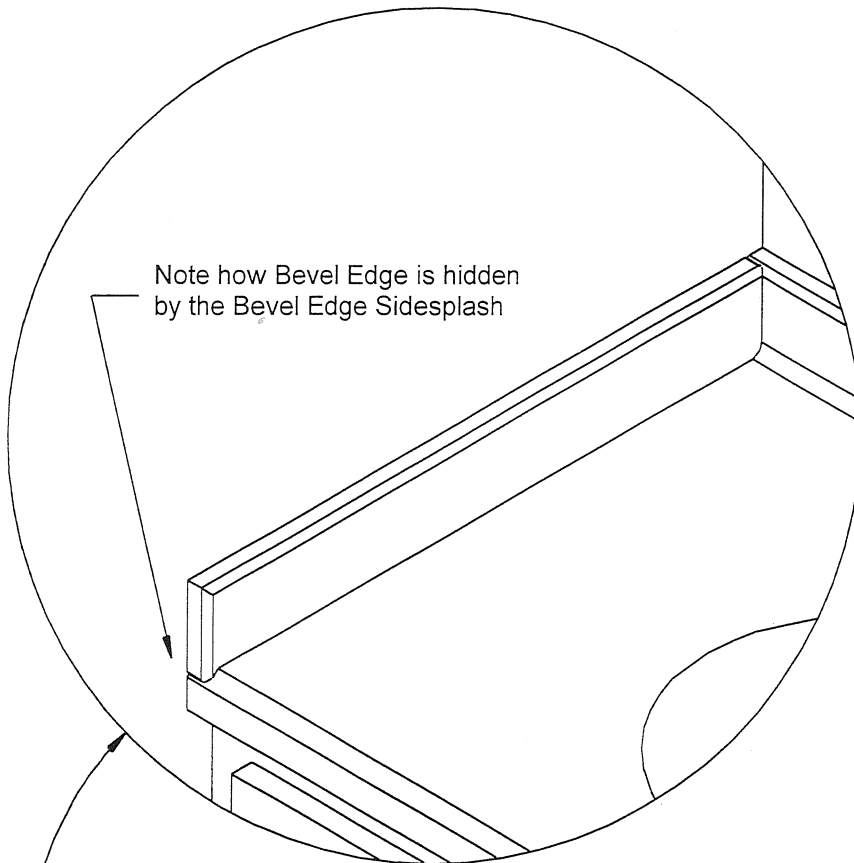

# **BEVEL EDGE SIDESPLASH**

For 22" Depth and 19" Depth Bevel Edge Tops

Detail of Bevel Edge Left Sidesplash application

Typical Application  
DOB73 on (2) 36" Cabinets

**TAYLOR**

© 2000 Taylor Industries, Inc.