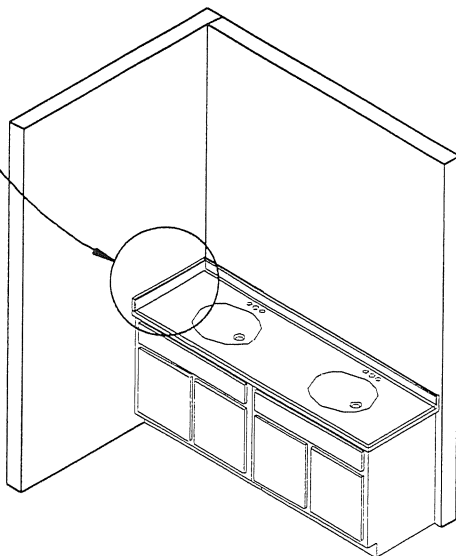

# **BEVEL EDGE SIDESPLASH**

For 22" Depth and 19" Depth Bevel Edge Tops

Detail of Bevel Edge Left Sidesplash application

Typical Application  
DOB73 on (2) 36" Cabinets

**TAYLOR**

© 2000 Taylor Industries, Inc.